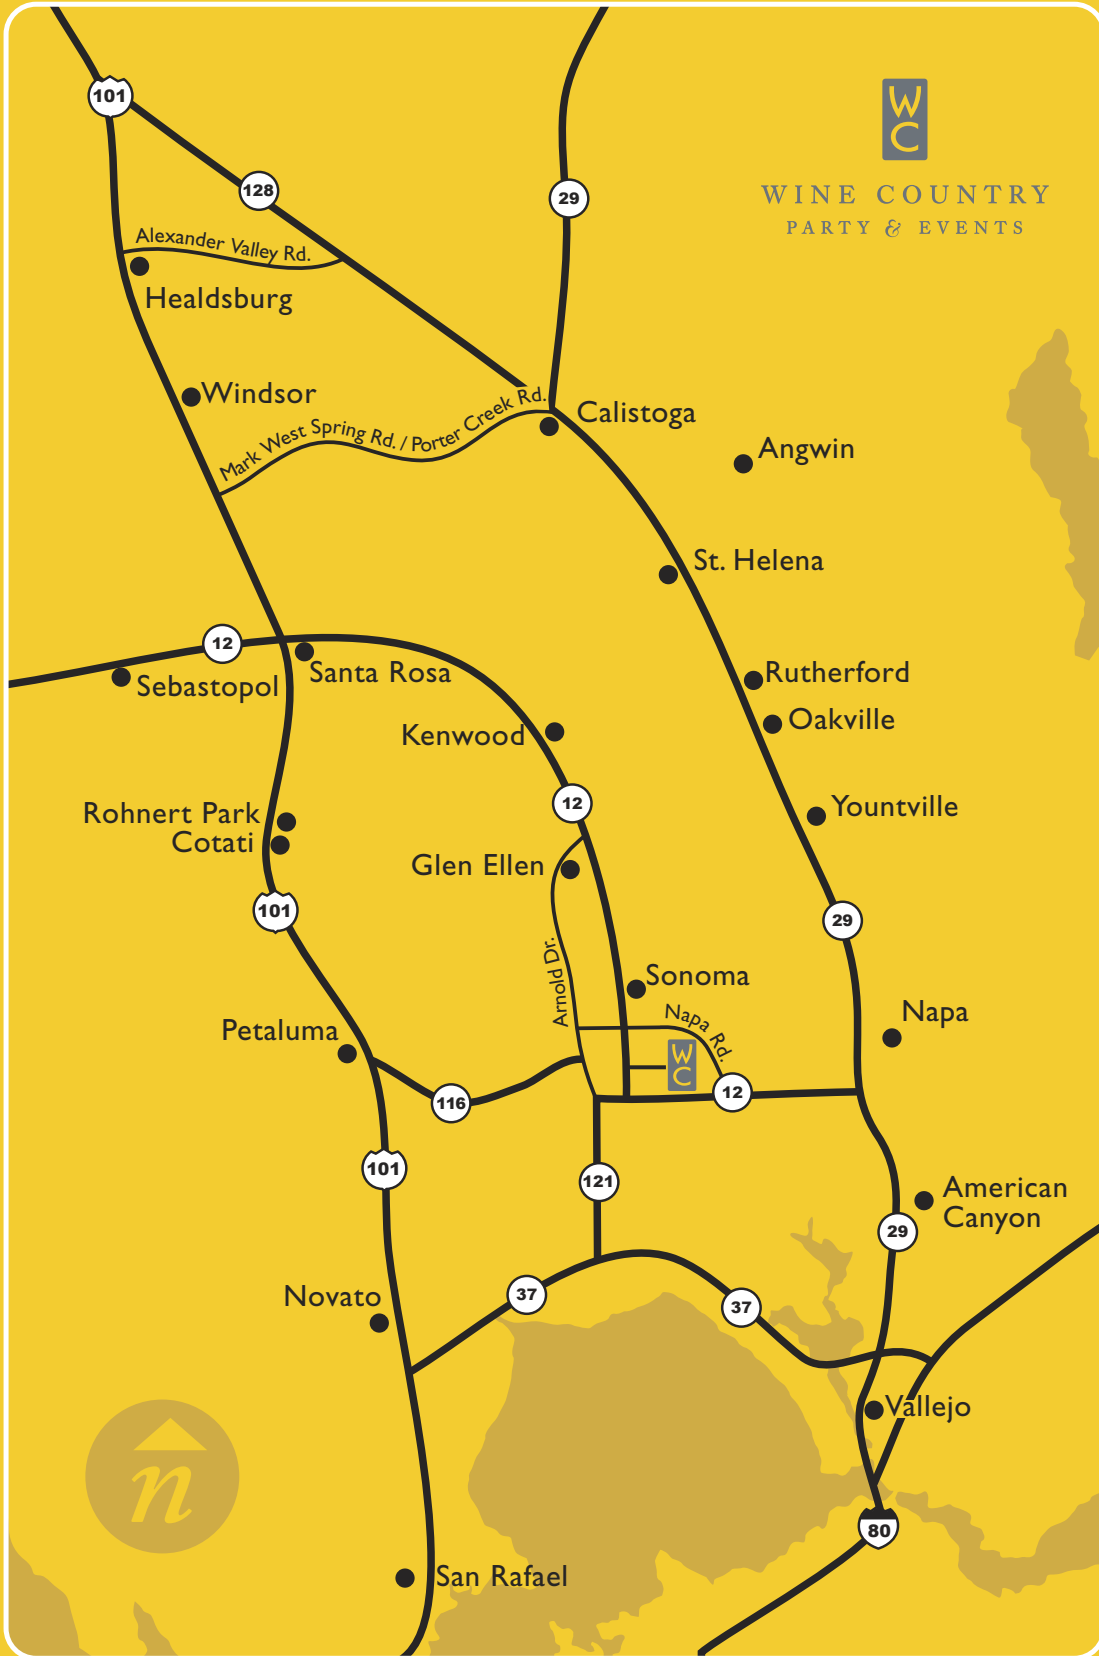

North Bay, California

Showroom & Service Center • 22674 Broadway Suite A • Sonoma, CA 94576